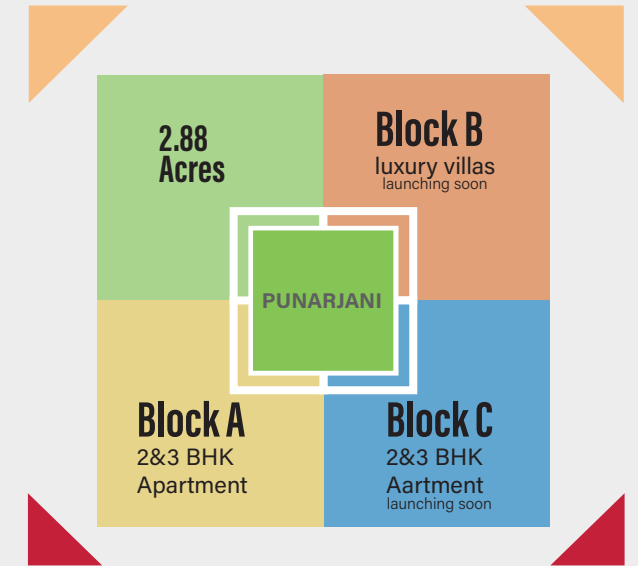

PRESENTS

PUNARJANI

MEDHIKA INFRASTRUCTURES

off R.S.Puram- Selvapuram Road
Teungupalayam,Coimbatore

TN RERA:

TNRERA/6023/2021

MEDHIKA
INFRASTRUCTURES

" It's Where a House Becomes a Home"

BLOCK-A

MASTER FLOOR PLAN

Flat No	BHK	Square ft
Flat-1	3	1283
Flat-2	2	1074
Flat-3	2	1044
Flat-4	3	1315
Flat-5	2	1241
Flat-6	2	1055
Flat-7	2	1060
Flat-8	2	1241
Flat-9	2	1223
Flat-10	2	1056
Flat-11	2	1050
Flat-12	2	1260
Flat-13	3	1313
Flat-14	2	1042
Flat-15	2	1035
Flat-16	3	1363

BLOCK-A

INDIVIDUAL FLOOR PLAN

Flat No	BHK	Square ft
Flat-1	3	1283
Flat-4	3	1315
Flat-13	3	1313
Flat-16	3	1363
Flat-2	2	1074
Flat-3	2	1044
Flat-5	2	1241
Flat-6	2	1055
Flat-7	2	1060
Flat-8	2	1241
Flat-9	2	1223
Flat-10	2	1056
Flat-11	2	1050
Flat-12	2	1260
Flat-14	2	1042
Flat-15	2	1035